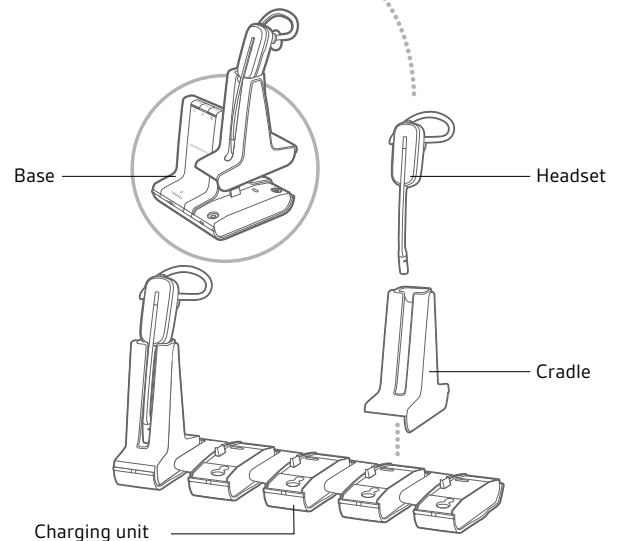

Over-the-ear
82905-11

Over-the-head (monaural)
83323-11

Over-the-head (binaural)
83322-11

CHARGING UNITS

Single Headset
86005-01

Five Headset
84609-01

HOW IT WORKS

* Unlimited talk time with deluxe charging cradle kit, comes standard with Savi 745. Available as an accessory with the Savi 740.