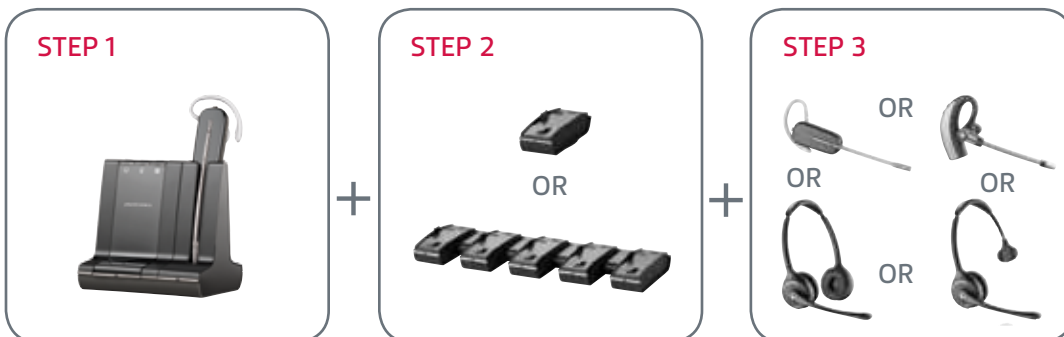

Multiple work shifts. One headset system.

Plantronics Savi® 700 Series wireless headset system integrates desk phone, mobile and PC communications. The modular design allows shift workers to share systems – without sharing headsets.

COST SAVINGS

- No need to purchase full Savi 700 Series headset systems for every employee
- More economical way to add new headsets for new hires
- Less setup time
- A full recharge takes three hours, so three shifts can share one Savi 700 Series headset system

SAVI SHARE

Thanks to the modular design of the Savi 700 Series, shift workers, like contact center employees who share desks, can share a headset system without having to share their headset. You purchase only the number of Savi 700 Series headset systems you need for each desk – not for each employee. Purchase more headsets without having to purchase full Savi 700 Series systems, leveraging your total cost of ownership in a shift-changing work environment.

Savi® 700 Series

Multiple work shifts. One headset system. Every Savi 700 Series spare headset comes with a headset cradle. The headset and headset cradle fits into both the base and the spare charging unit, making recharging multiple headsets even easier. One shift can be wearing their headsets while another shift's headsets are being recharged. Furthermore, if shift workers are using the CS500® Series wireless systems, they can now charge their headset with the same spare charging unit that's being used with the Savi 700 Series headsets. Very savvy!